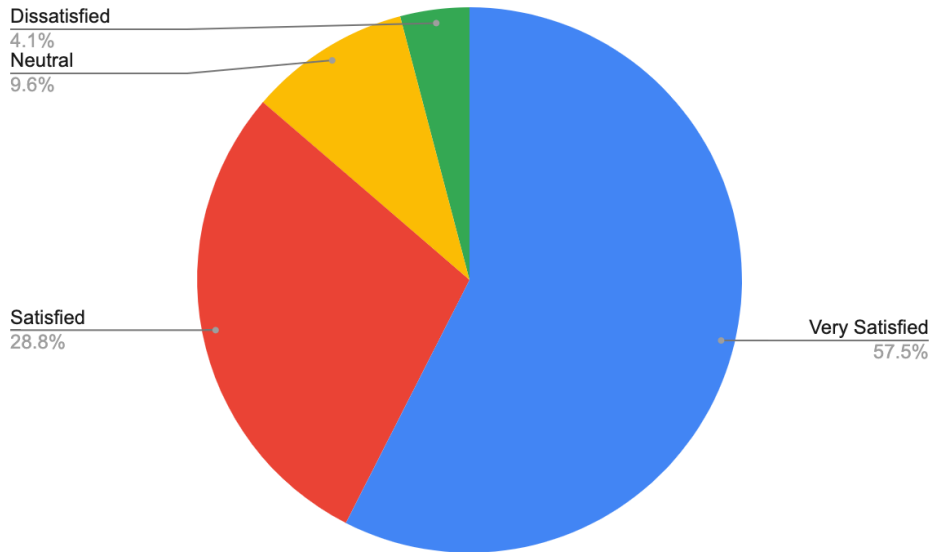

When encountering a Montague Police Department officer, how satisfied are you with their courtesy?