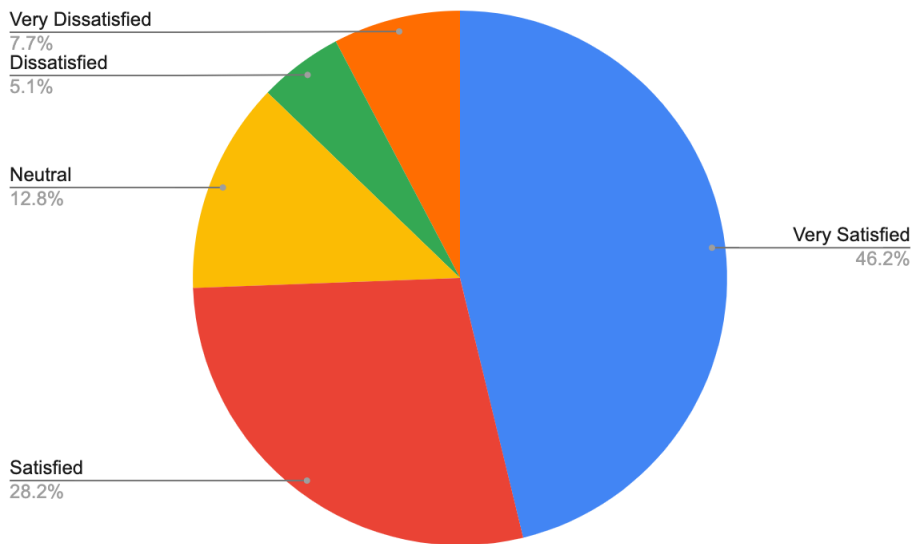

When encountering a Montague Police Department officer, how satisfied are you with their courtesy?