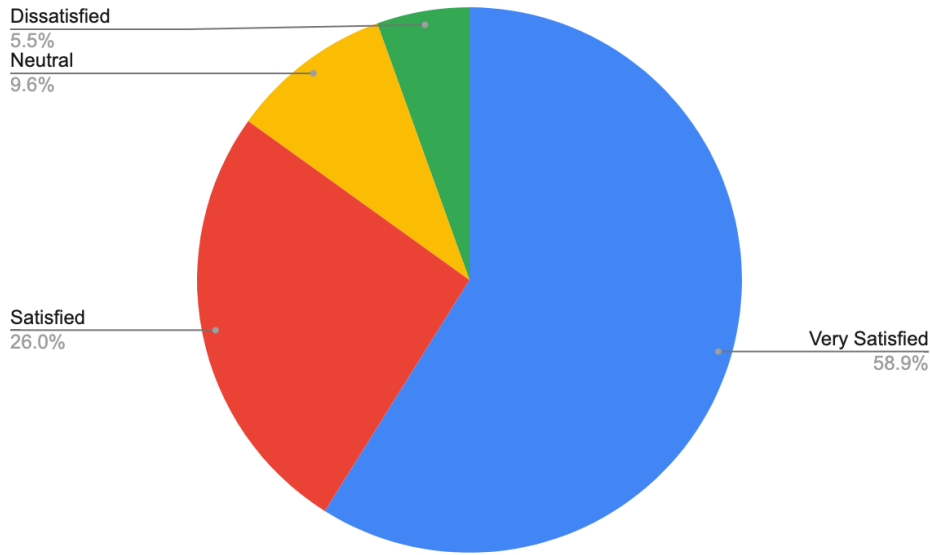

Non-Residents (73 responses)

When encountering a Montague Police Department officer, how satisfied are you with their professionalism?