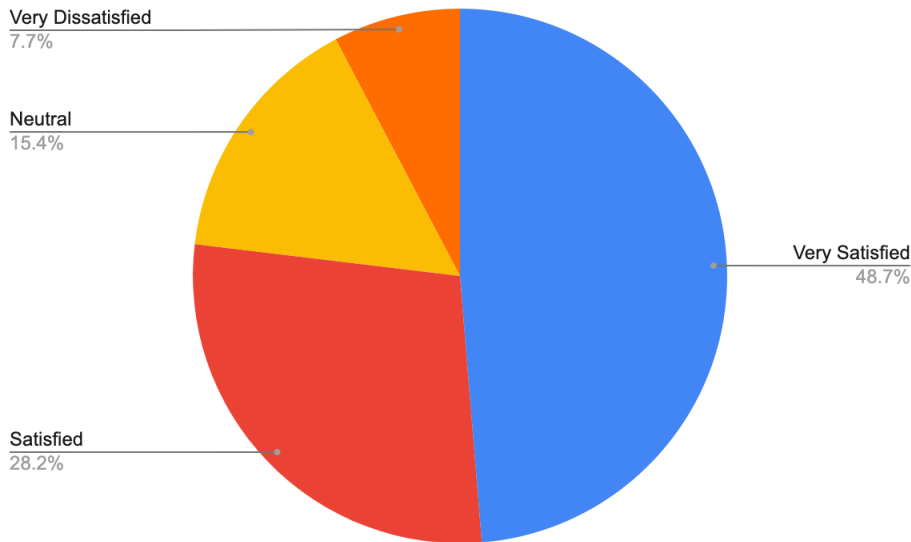

When encountering a Montague Police Department officer, how satisfied are you with their competence?