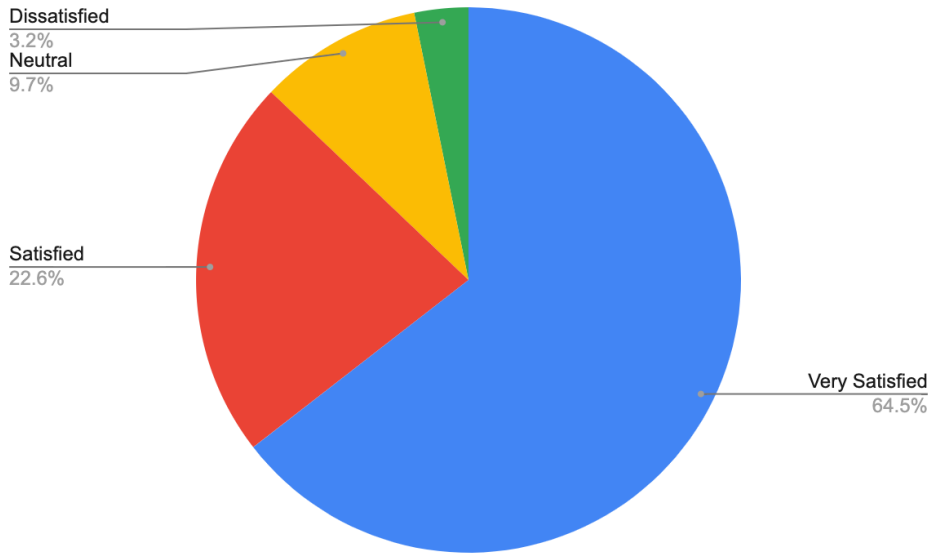

Ethnicity Specified As Black (31 responses)

When encountering a Montague Police Department officer, how satisfied are you with their professionalism?