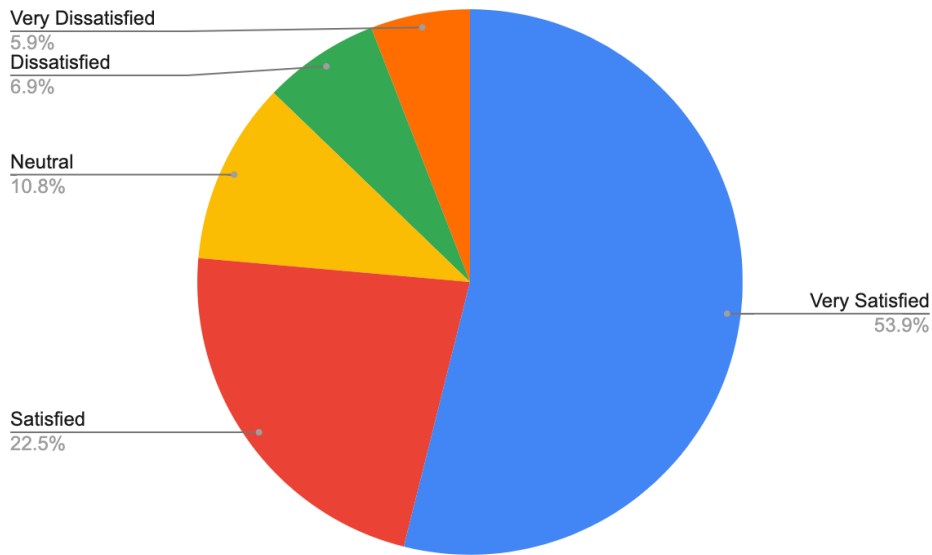

When encountering a Montague Police Department officer, how satisfied are you with their courtesy?