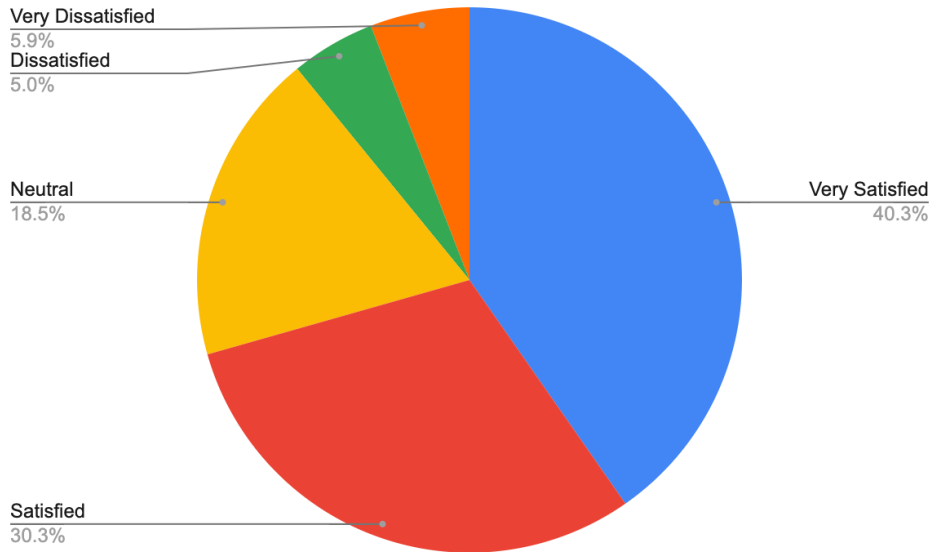

When encountering a Montague Police Department officer, how satisfied are you with their courtesy?