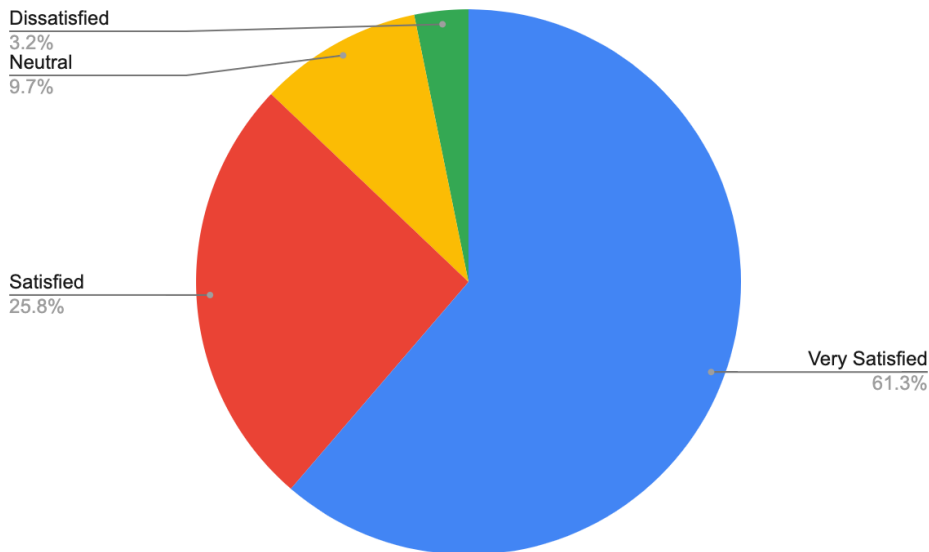

When encountering a Montague Police Department officer, how satisfied are you with their competence?