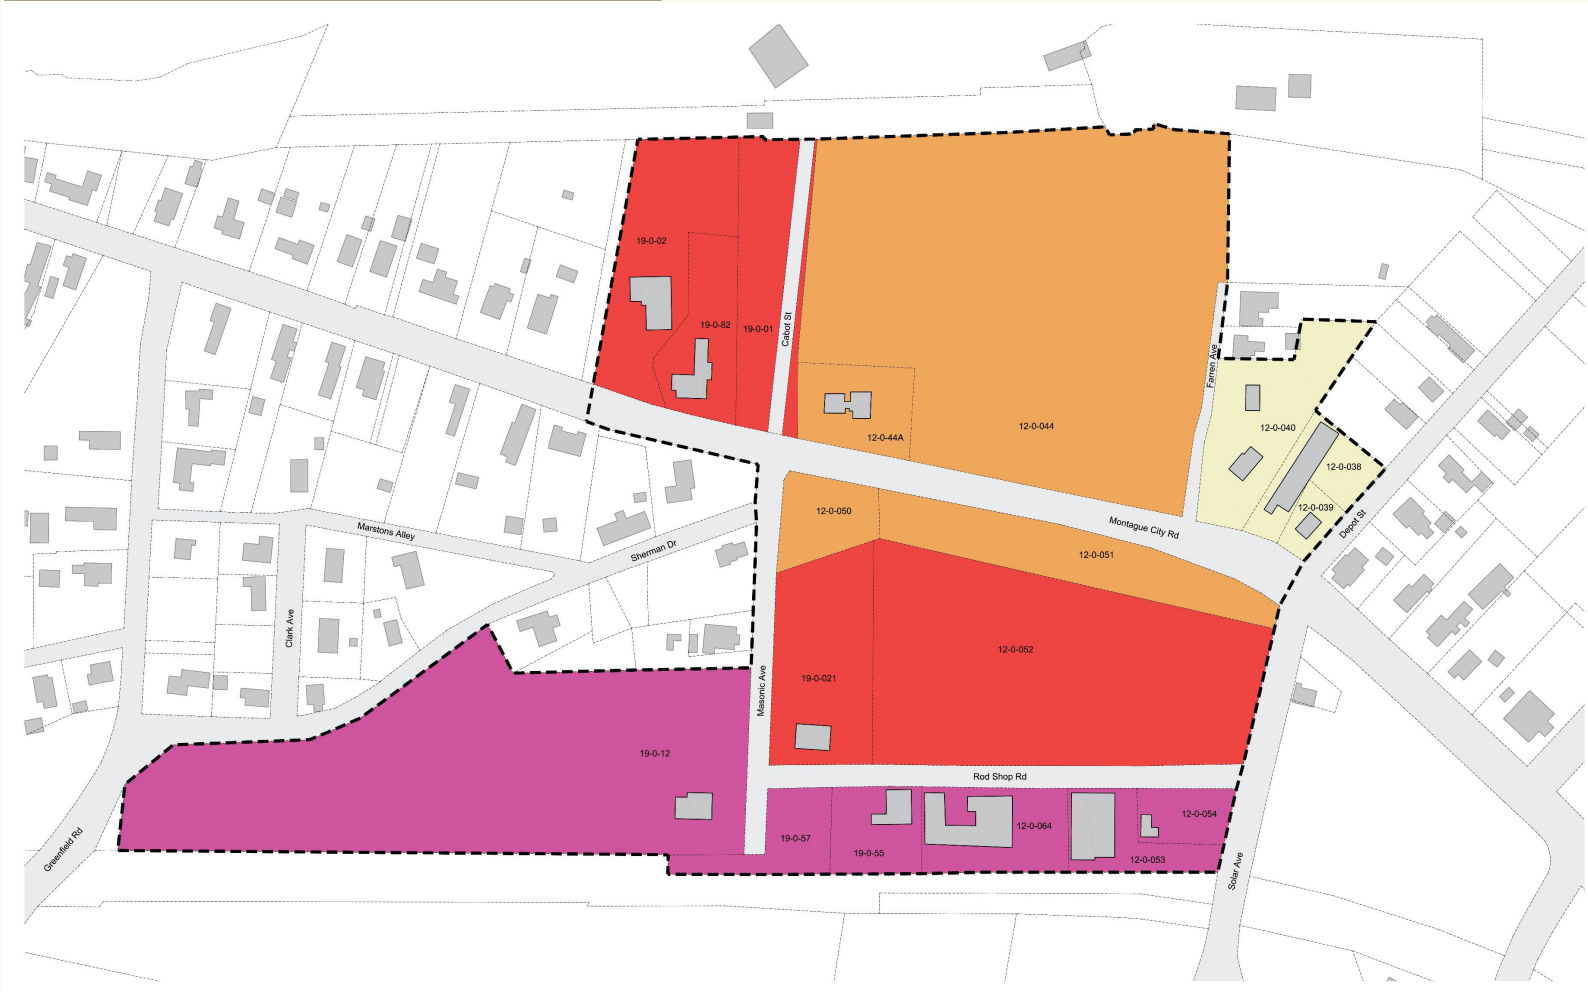

Existing Zoning Map

Zoning Overview:

-  Village Center Mixed-use District (MU-VC)
-  Central Business (CB)
-  Historic Industrial (HI)
-  Neighborhood Business (NB)
-  Boundary