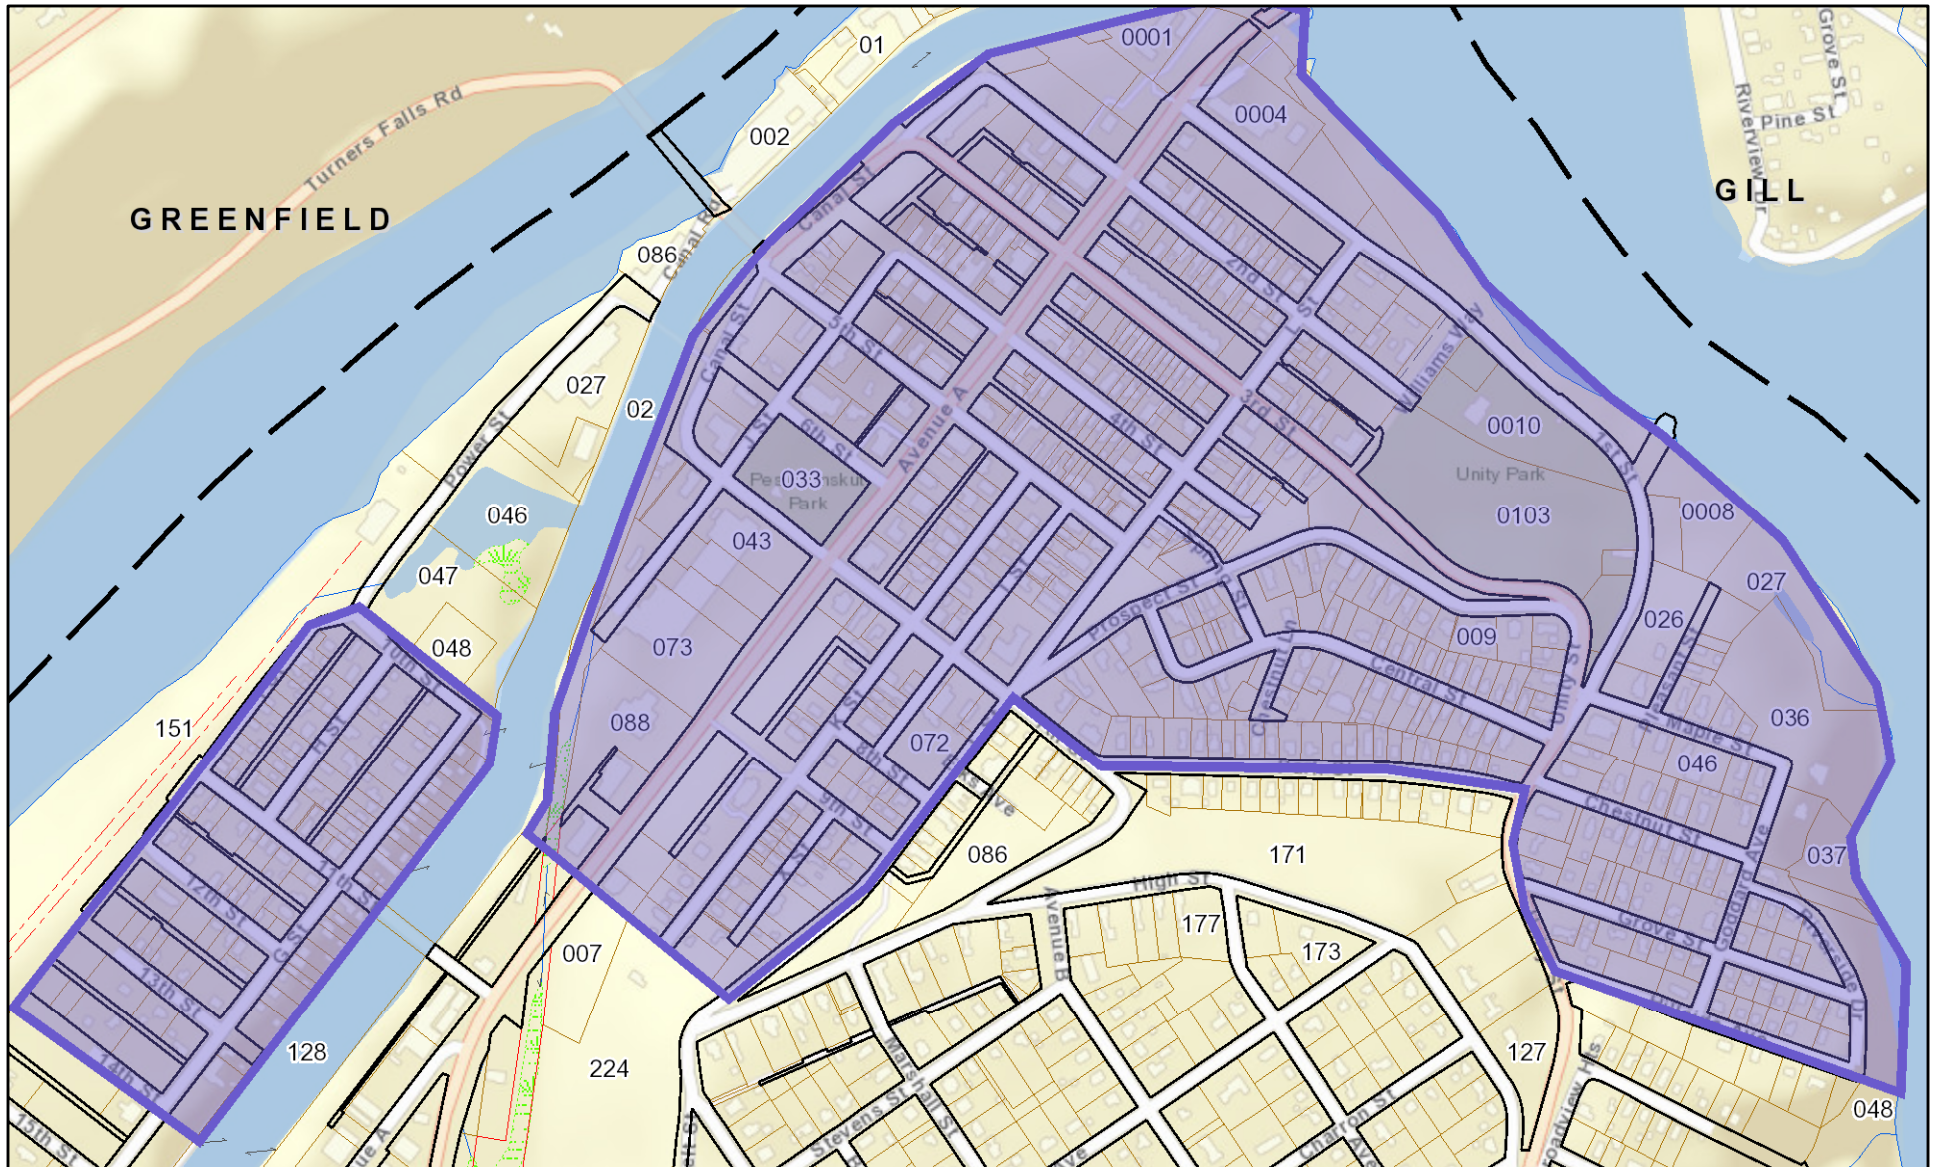

Downtown Winter Parking Zone

Town of Montague, MA

October 31, 2022

1 inch = 600 Feet

www.cai-tech.com

Data shown on this map is provided for planning and informational purposes only. The municipality and CAI Technologies are not responsible for any use for other purposes or misuse or misrepresentation of this map.