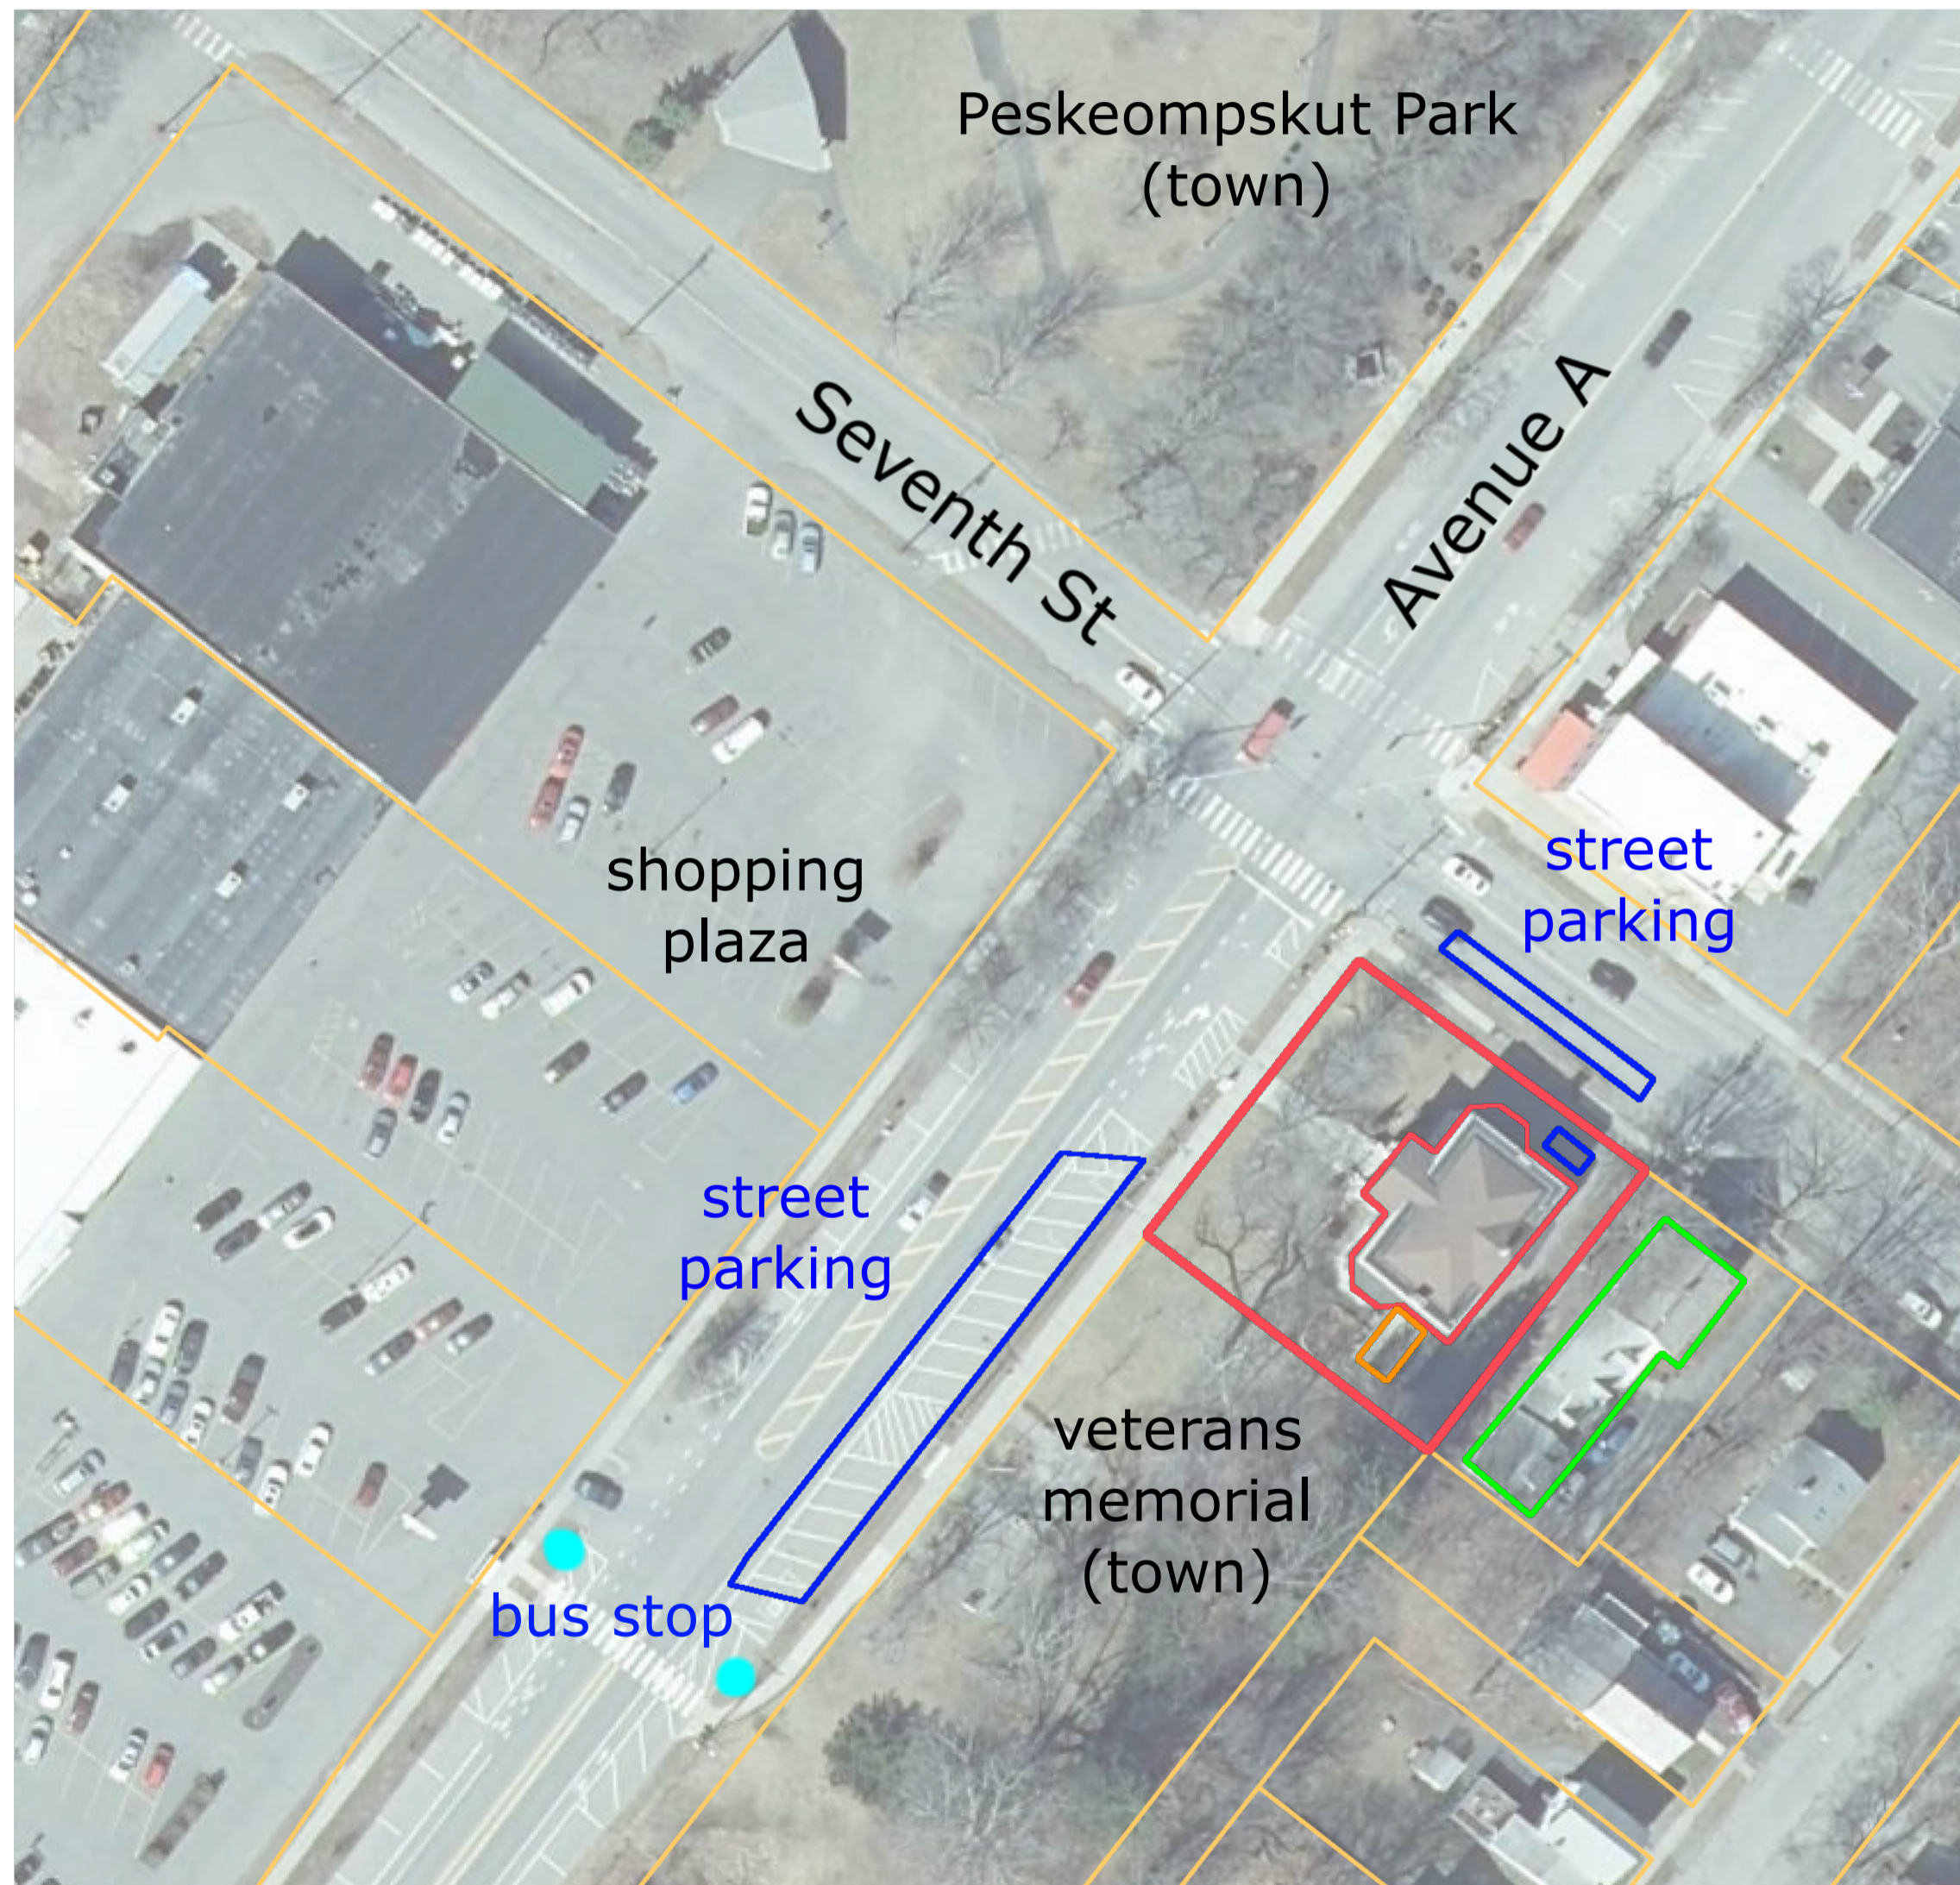

# 201 Avenue A Current Carnegie Library

## 201 Avenue A (the Carnegie)

- one accessible parking spot
- ramp to accessible entry
- green house on rock ledge

100 ft

## Proposed New Building Site

## Current (201 Ave A) and Proposed (38 Ave A) Sites