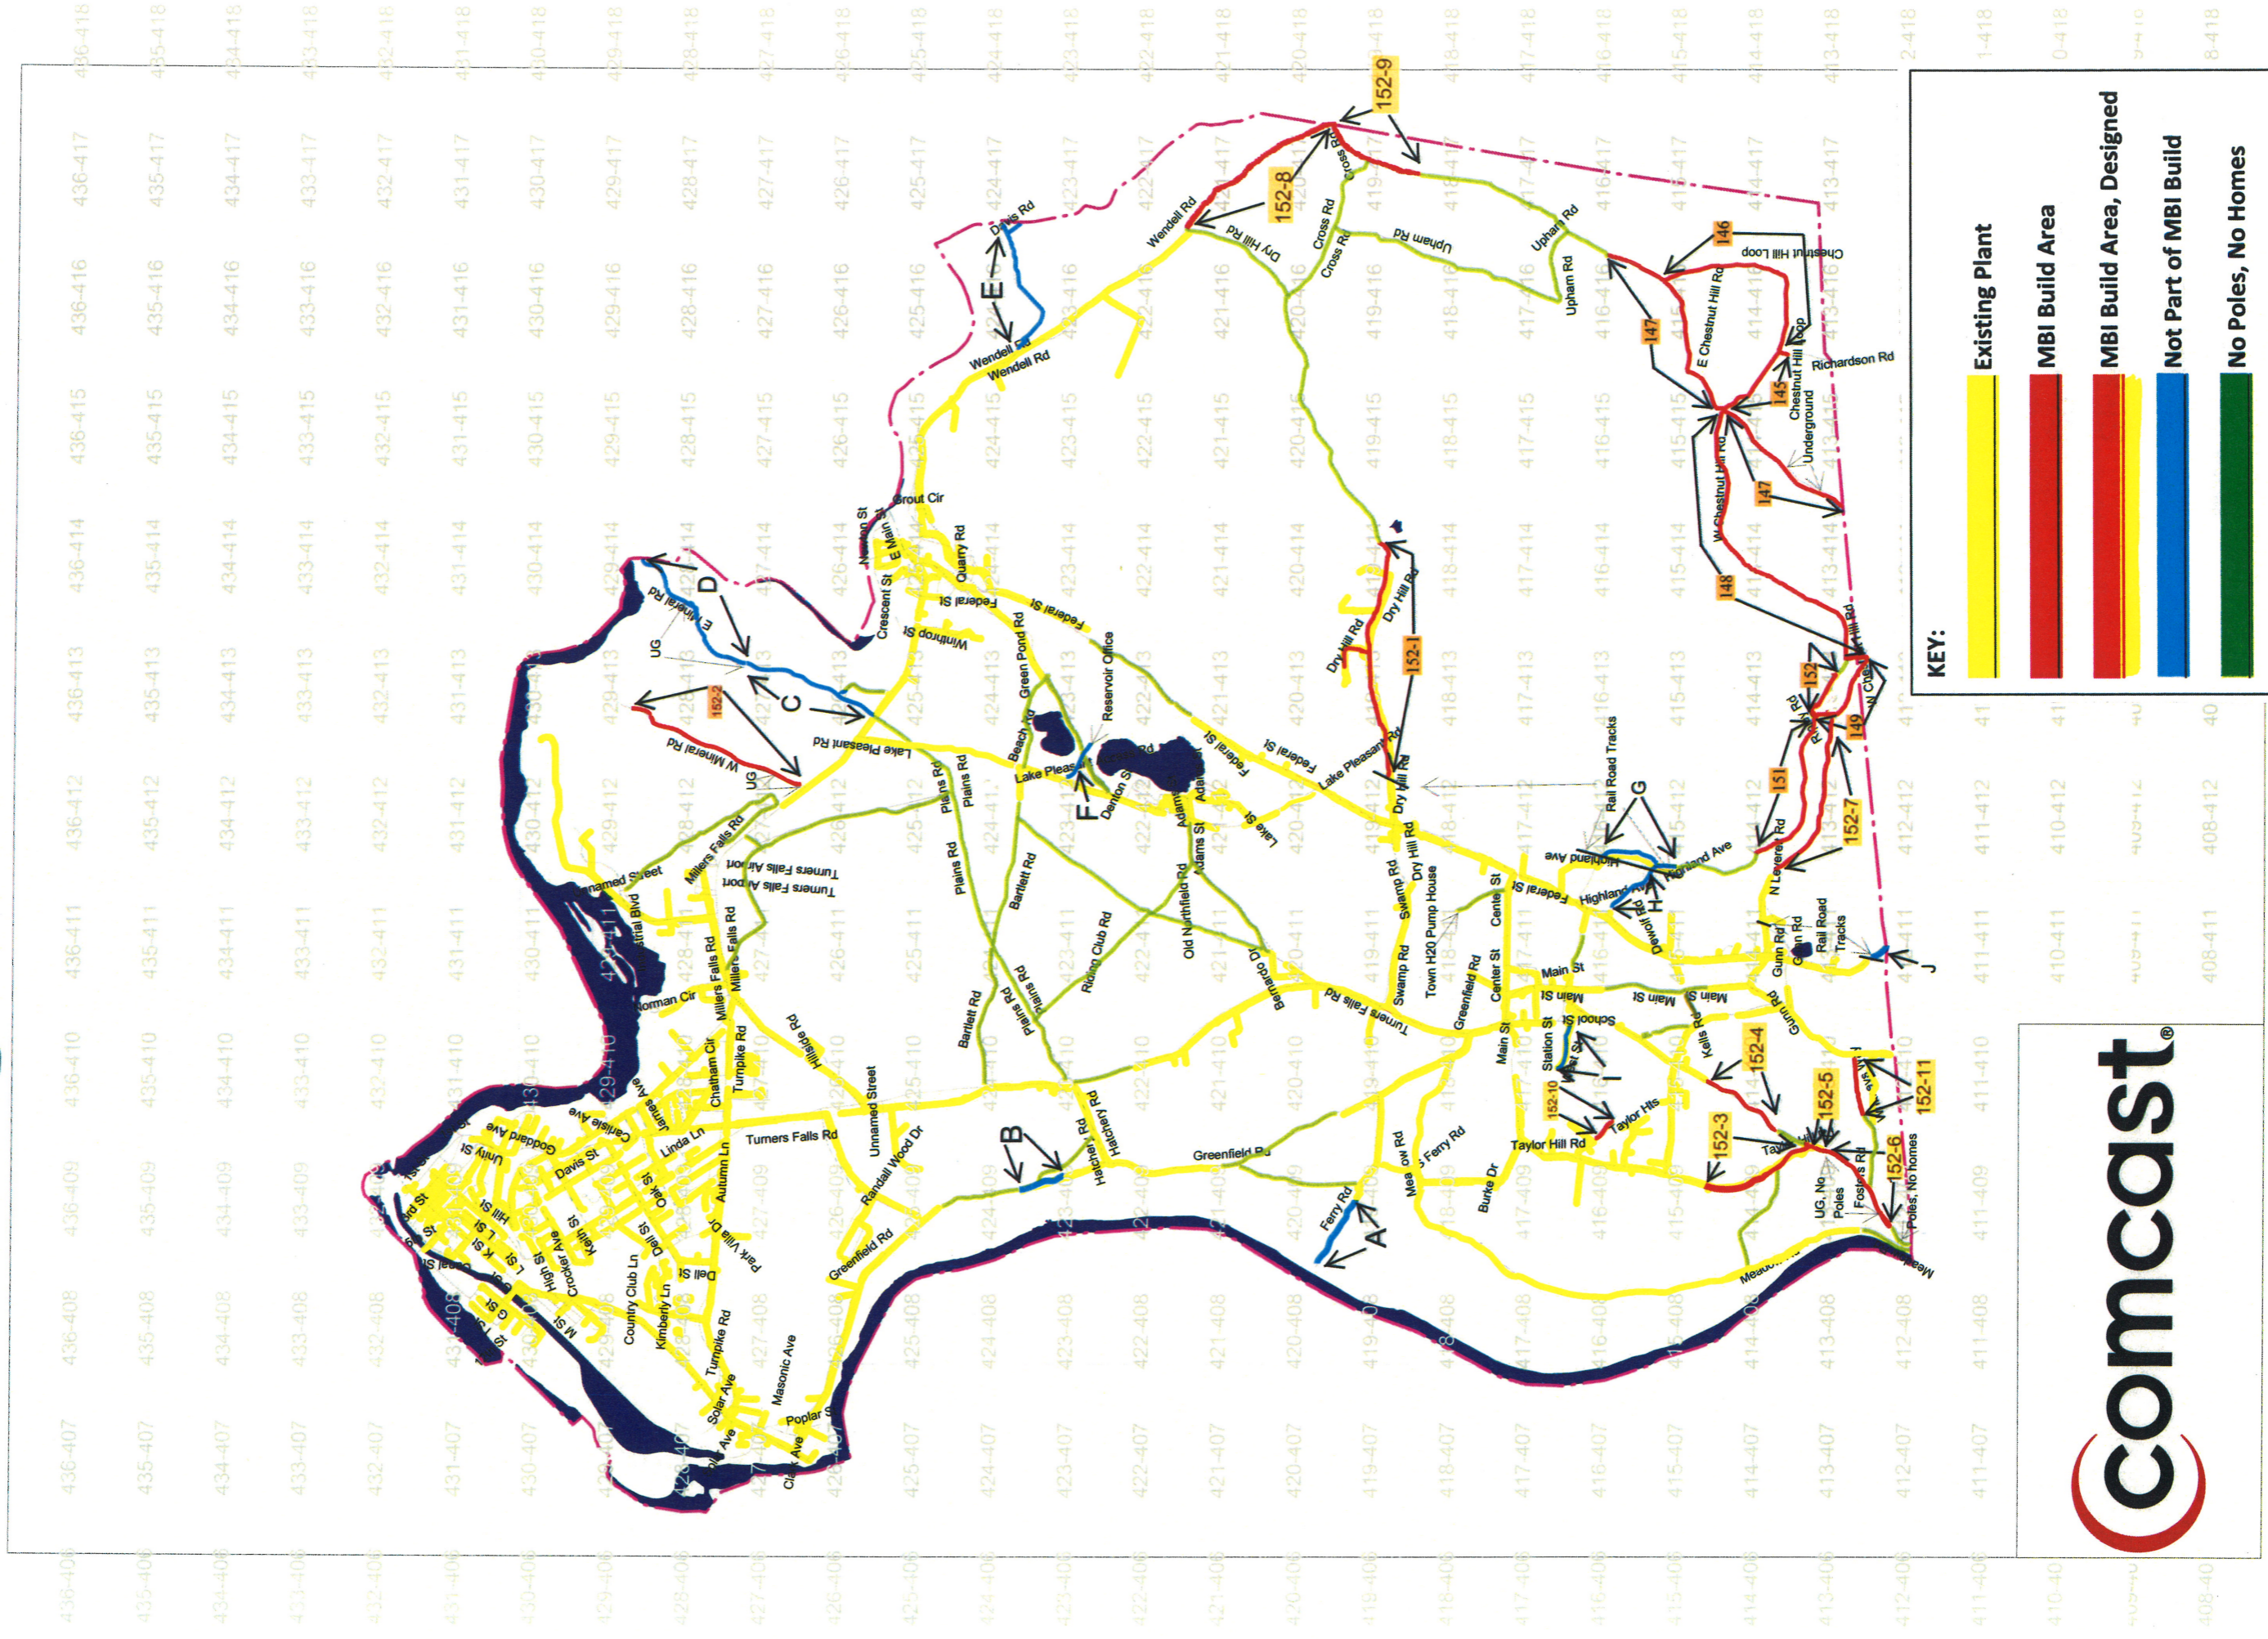

Montague, MA Plant Area

KEY:

- Existing Plant
- MBI Build Area
- MBI Build Area, Designed
- Not Part of MBI Build
- No Poles, No Homes
- Town Boundary